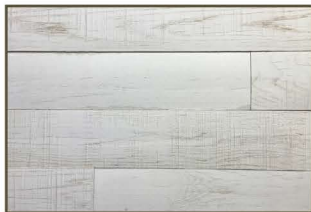

RUSTICK WALL CO.

TRESTLE

SETTING SUN

DOVETAIL

OILED LEATHER

WEATHERED OAK

RIVER ROCK

WHITE WASH

SMOKE HOUSE

HOMESTEAD

BARN DOOR

REAL WOOD. REAL EASY.

OUR WALL PLANKS GIVE YOU AN AUTHENTIC RECLAIMED WOOD LOOK WITH STICK ON EASE.

A beautiful addition to any home. We offer wider widths and longer lengths than other real wood wall panels on the market. Our wall planks give you an authentic reclaimed wood look with stick on ease. We work with partners in the American hardwoods manufacturing industry to reclaim wood from their processes and upcycle it into Rustick Wall Co's easy to install wall planks. We have a range of colors to meet any style from rustic to contemporary. We are a fun brand that is attractive to everyday people. The product is offered in exclusively 5" widths. Our shortest boards are 2ft and longest are 5ft providing a true long plank wall look. Also available in unfinished.

ENGINEERED SPECIFICATIONS:

- SPECIES: AMERICAN WHITE OAK
- 24.5 SQUARE FEET PER BOX
- 2' TO 5' LENGTHS
- ADHESIVE BACKED FOR EASY APPLICATION

RUSTICK WALL CO.
 WWW.RUSTICKWALLCO.COM
 INFO@RUSTICKWALLCO.COM